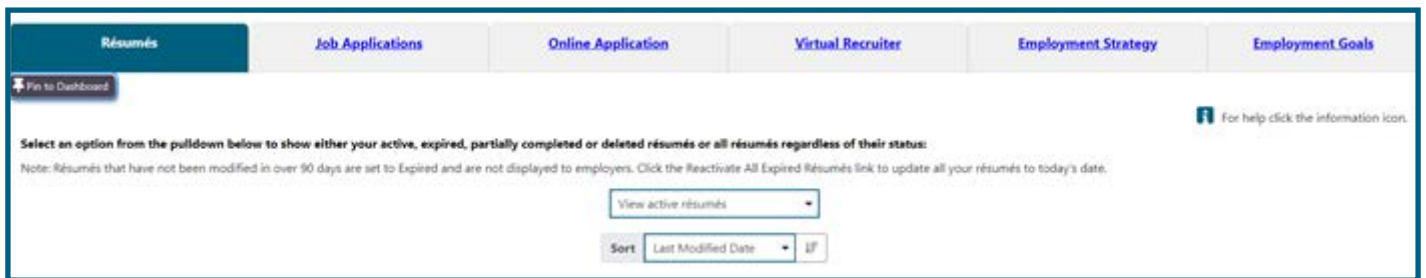

Confirming that Your Resume is Online

Your resume must be online and searchable in NEworks in order to remain eligible for unemployment benefits.

If you see "Offline" on the screen below, click the red tab to put your resume online.